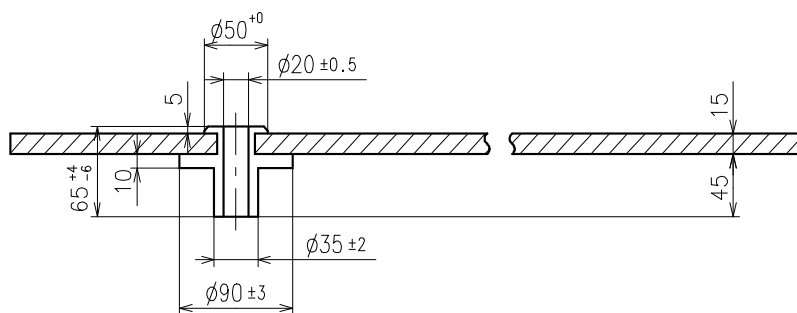

Hands Dimension-2 / 针尺寸-2

Date : 29/Mar./'19

Rev. : 07

Second hand / 秒针