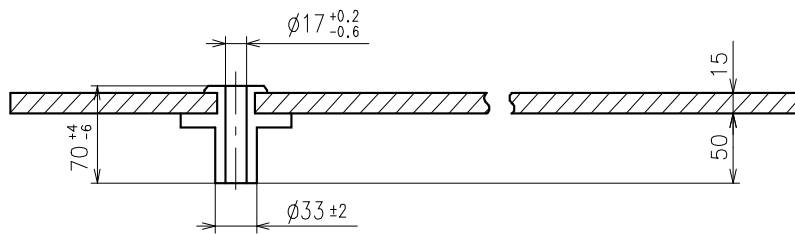

Hands Dimension-3 / 针尺寸-3

Date : 27/Jun./'19

Rev. : 03

Minute hand / 分针

Hour hand / 时针

2 Hands

2 针

AL20E	VX19E
Y120E	VX3KE
Y120F	VX50E
	VX89E

There are some kinds of construction for pipe of hand.
The pipe in this drawings is for reference and this is not the only allowable construction.

Hands Dimension-4 / 针尺寸-4

Date : 27/Jun./'19

Rev. : 02

Second hand / 秒针